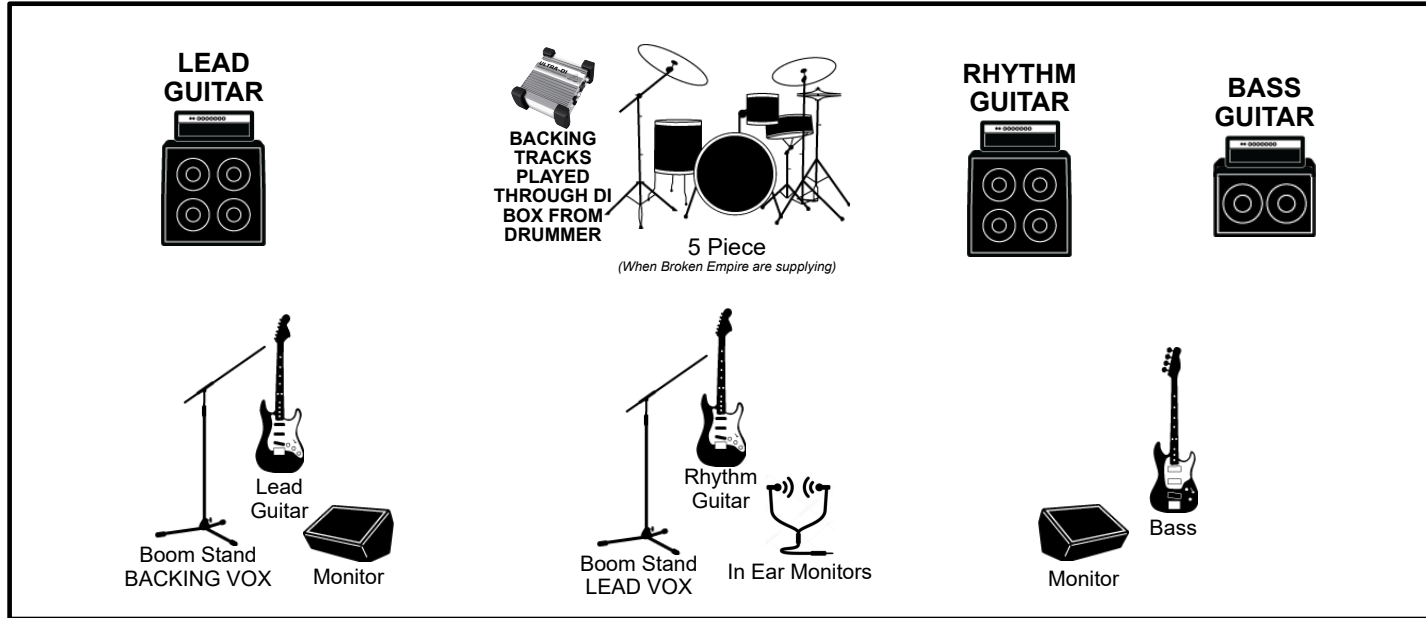

STAGE PLOT & INPUT LIST

BROKEN EMPIRE

Main Contact: Ben Drew-Smythe (Manager)

Email: contact.brokenempireband@gmail.com

Mobile: 07776 492667

(Stage Front)

INPUT LIST

1	Kick Drum	9	Guitar Stack (SR) Mic- SM57	17	
2	Snare Drum (Top)	10	Guitar Stack (SCL) Mic- SM57	18	
3	Rack Tom (L)	11	Bass Stack (SL) Mic- SM57 OR DI	19	
4	Rack Tom (R)	12	Guitar Backing Vox (SR) SM58	20	
5	Floor Tom (1)	13	Guitar MAIN Vox (SC) SM58	21	
6	Floor Tom (2)	14	Main VOX IEM (SC) 1/4" Jack or XLR INPUT	22	
7	Hi Hat	15	BACKING TRACKS DI BOX - XLR OUT TO DESK/STAGE BOX	23	
8	Cymbals (Overheads)	16		24